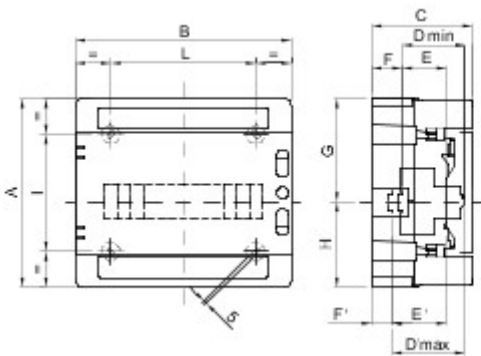

IP65 range of watertight enclosures from 8 to 72M with smoked transparent door and equipped with screw wiring multipolar terminal blocks, 80 A and IP20. The main technical features are: reversible front and back panel, removable frames and panels with windows and detachable doors with up to 180° opening and lock accessory. The terminal blocks allow to create simple and neat wiring reducing the set-up time of the enclosure.

Insulation class	II (according to IEC 61140 standards)	Colour	Grey RAL 7035
Outer dim. LxHxD (mm)	215x210x100	IP degree	IP65
Dispersible power (W)	16	Mechanical resistance	IK09
Rated voltage	400 V	Door colour	Smoked Transparent
Terminal blocks	80 A - IP20 bipolar holes with screws	No. of modules EN 50022	8
Rated current	125 A	Glow Wire Test	650 °C
Operating temperature	-25 +60 °C	Type of material	Halogen-free in compliance with EN 60754-2
Electrocod	0321	Thermo-pressure with ball	70 °C
Accessories for insulation restoring	Screwcaps (GW44623) or fixing brackets in resin (GW44621)	Standard	EN 60670-1 (CEI 23-48) IEC60670-24 CEI 23-49
Insulation voltage	1000 V according to EN 62208 both in ac as well as in dc	Pole 1 (mm²)	N/E (2x16) + (7x10)
Pole 2 (mm²)	N/E (2x16) + (7x10)		

#### DIMENSIONAL

	A	B	C	D min	E	F	G	H	D max	E'	F'	NR	I	L
8M <b>GW 40 102</b>	210	215	100	75	48	15	105	105	-	-	-	4	10	16
12M <b>GW 40 103</b>	260	298	140	75	48	48	117,5	142,5	102	75	21	4	161	200
18M <b>GW 40 106</b>	285	410	140	75	48	48	117,5	142,5	102	75	21	4	185	310