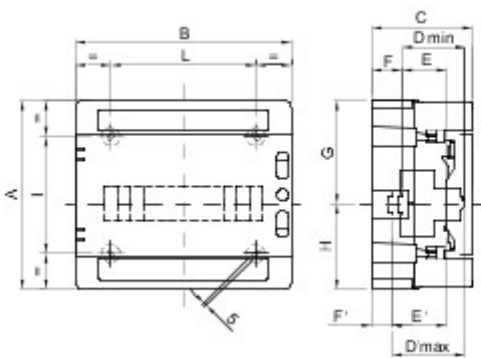

IP65 range of watertight enclosures from 8 to 72M with smoked transparent door and equipped with screw wiring multipolar terminal blocks, 80 A and IP20. The main technical features are: reversible front and back panel, removable frames and panels with windows and detachable doors with up to 180° opening and lock accessory. The terminal blocks allow to create simple and neat wiring reducing the set-up time of the enclosure.

Insulation class	II (according to IEC 61140 standards)	Colour	Grey RAL 7035
Outer dim. LxHxD (mm)	410x285x140	IP degree	IP65
Dispersible power (W)	38	Mechanical resistance	IK09
Rated voltage	400 V	Door colour	Smoked Transparent
Terminal blocks	80 A - IP20 bipolar holes with screws	No. of modules EN 50022	18
Rated current	125 A	Glow Wire Test	650 °C
Operating temperature	-25 +60 °C	Type of material	Halogen-free in compliance with EN 60754-2
Electrocod	0321	Thermo-pressure with ball	70 °C
Accessories for insulation restoring	Screwcaps (GW44623) or fixing brackets in resin (GW44621)	Standard	EN 60670-1 (CEI 23-48) IEC60670-24 CEI 23-49
Insulation voltage	1000 V according to EN 62208 both in ac as well as in dc	Pole 1 (mm²)	N/E (3x16) + (17x10)
Pole 2 (mm²)	N/E (3x16) + (17x10)		

#### DIMENSIONAL

	A	B	C	Dmin	E	F	G	H	Dmax	E'	F'	NR	I	L	
8M	GW 40 102	210	215	110	75	48	15	105	105	-	-	-	4	110	115
12M	GW 40 103	260	298	140	75	48	48	117,5	142,5	112	75	21	4	161	200
18M	GW 40 106	285	410	140	75	48	48	117,5	142,5	112	75	21	4	185	310